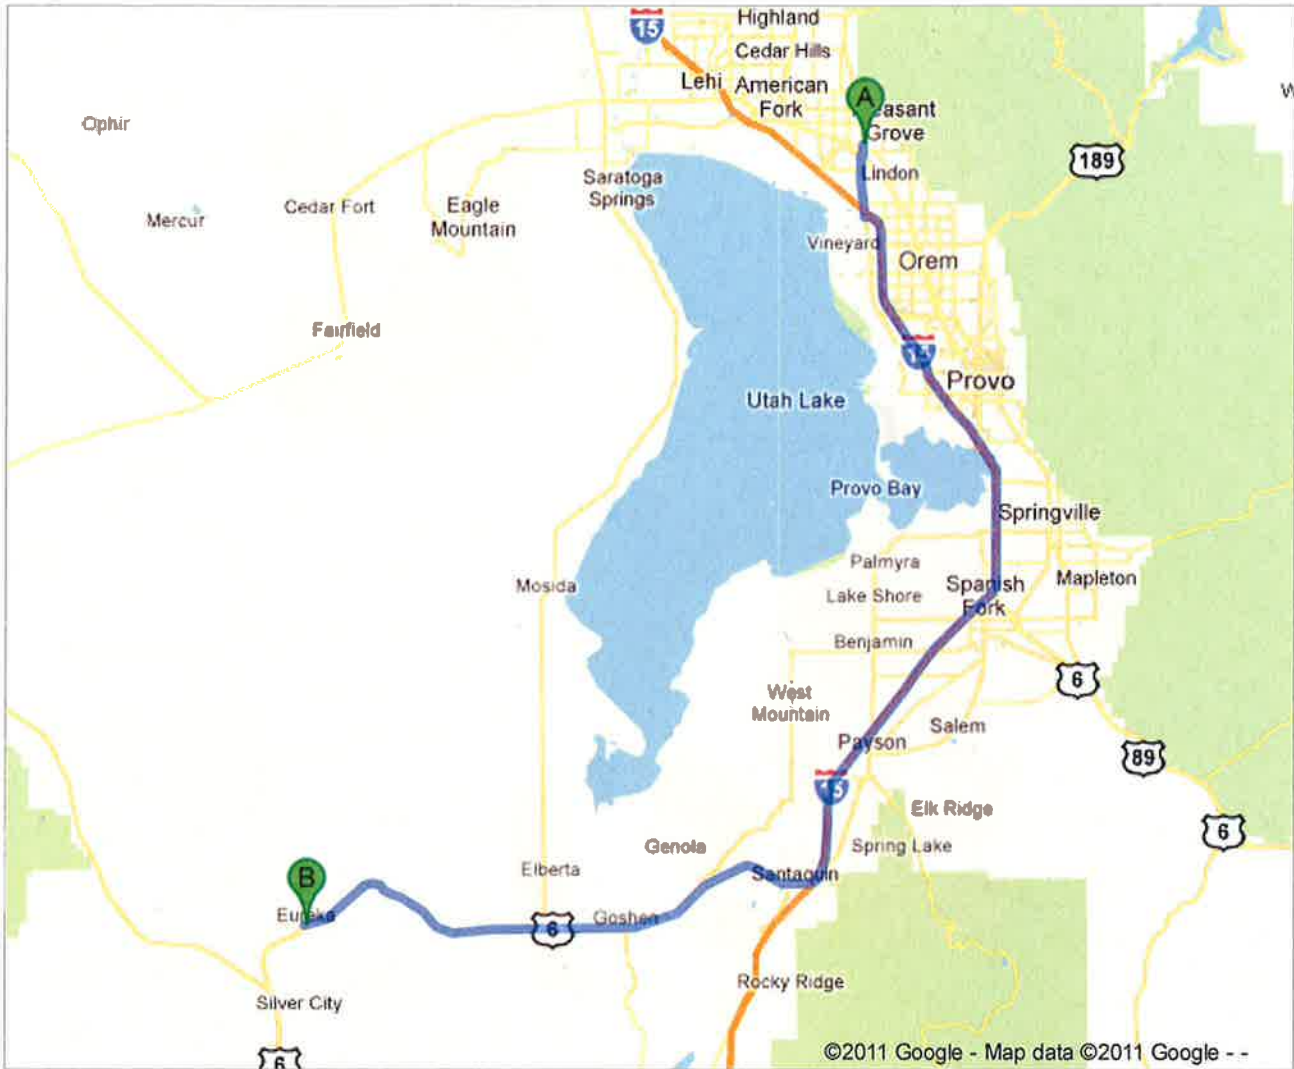

To see all the details that are visible on the screen, use the "Print" link next to the map.

Tintic merge onto I-15 S 27.8 mi  
Take exit 244 for US-6 W toward Santaquin Delta 0.3 mi  
Turn right onto US-6 W/E Main St  
Continue to follow US-6 W  
Destination will be on the left 20.5 mi

Tintic H.S.  
525 W Main St  
Eureka, UT 84628