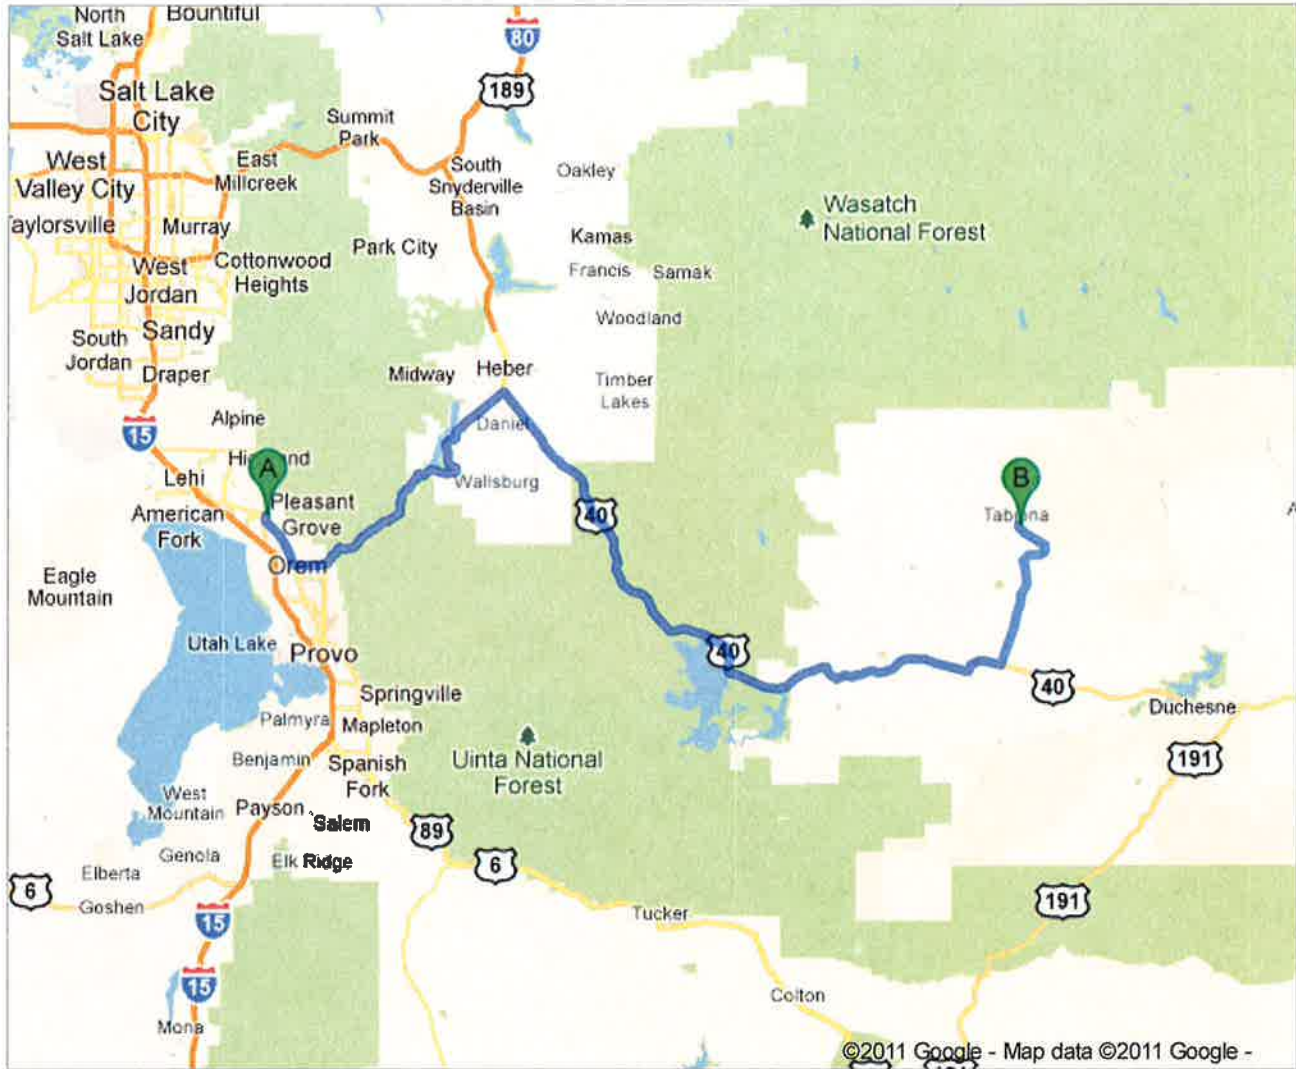

To see all the details that are visible on the screen, use the "Print" link next to the map.

Tabiona

- Take State St to 800 N in Orem
- Turn left onto W 800 N 2.4 mi
- Take the ramp on the left onto US-189 N/US-189 Scenic N/E Provo Canyon Rd
- Continue to follow US-189 N/US-189 Scenic N 21.5 mi
- Turn right onto US-40 50.4 mi
- Turn left onto UT-208 N 10.2 mi
- Turn left onto UT-35 W 2.3 mi
- Turn right onto 37900 W/School St
- Destination will be on the left