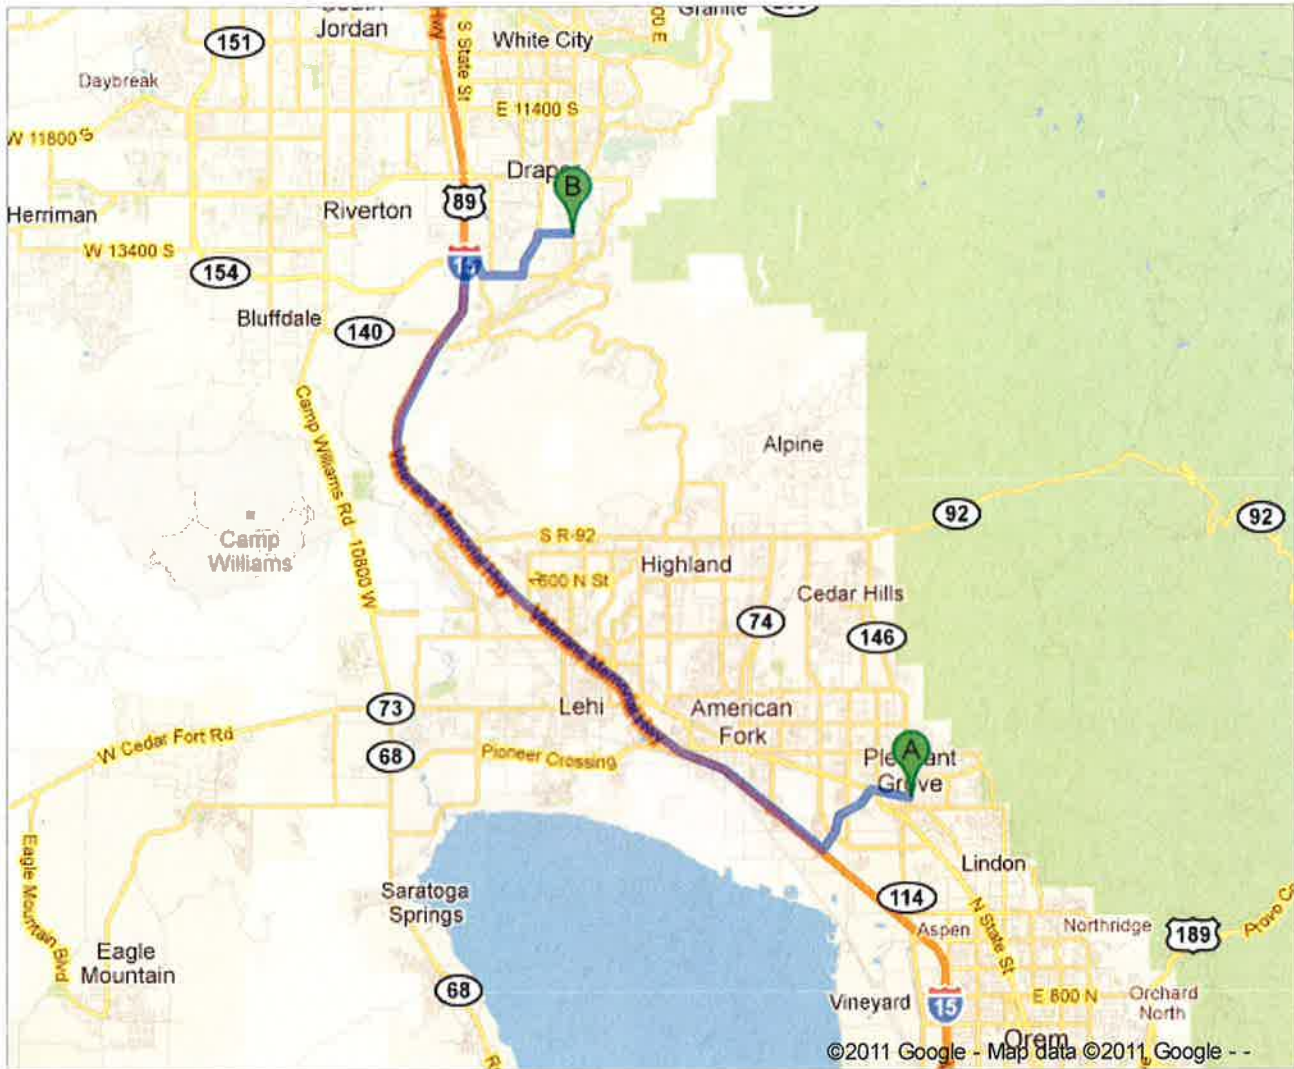

To see all the details that are visible on the screen, use the "Print" link next to the map.

Summit

merge onto **I-15 N** toward **Salt Lake City** 14.1 mi

. Take exit **289** toward **UT-154/Bangerter Hwy** 0.3 mi

Keep right at the fork, follow signs for **Draper** and merge onto **UT-154 S/Bangerter Hwy** 0.3 mi

Continue straight onto **S 150 E** 0.2 mi

Turn left onto **E 13800 S** 0.7 mi

Turn left onto **S Fort St** 0.8 mi

Turn right onto **E 13200 S**

Destination will be on the left