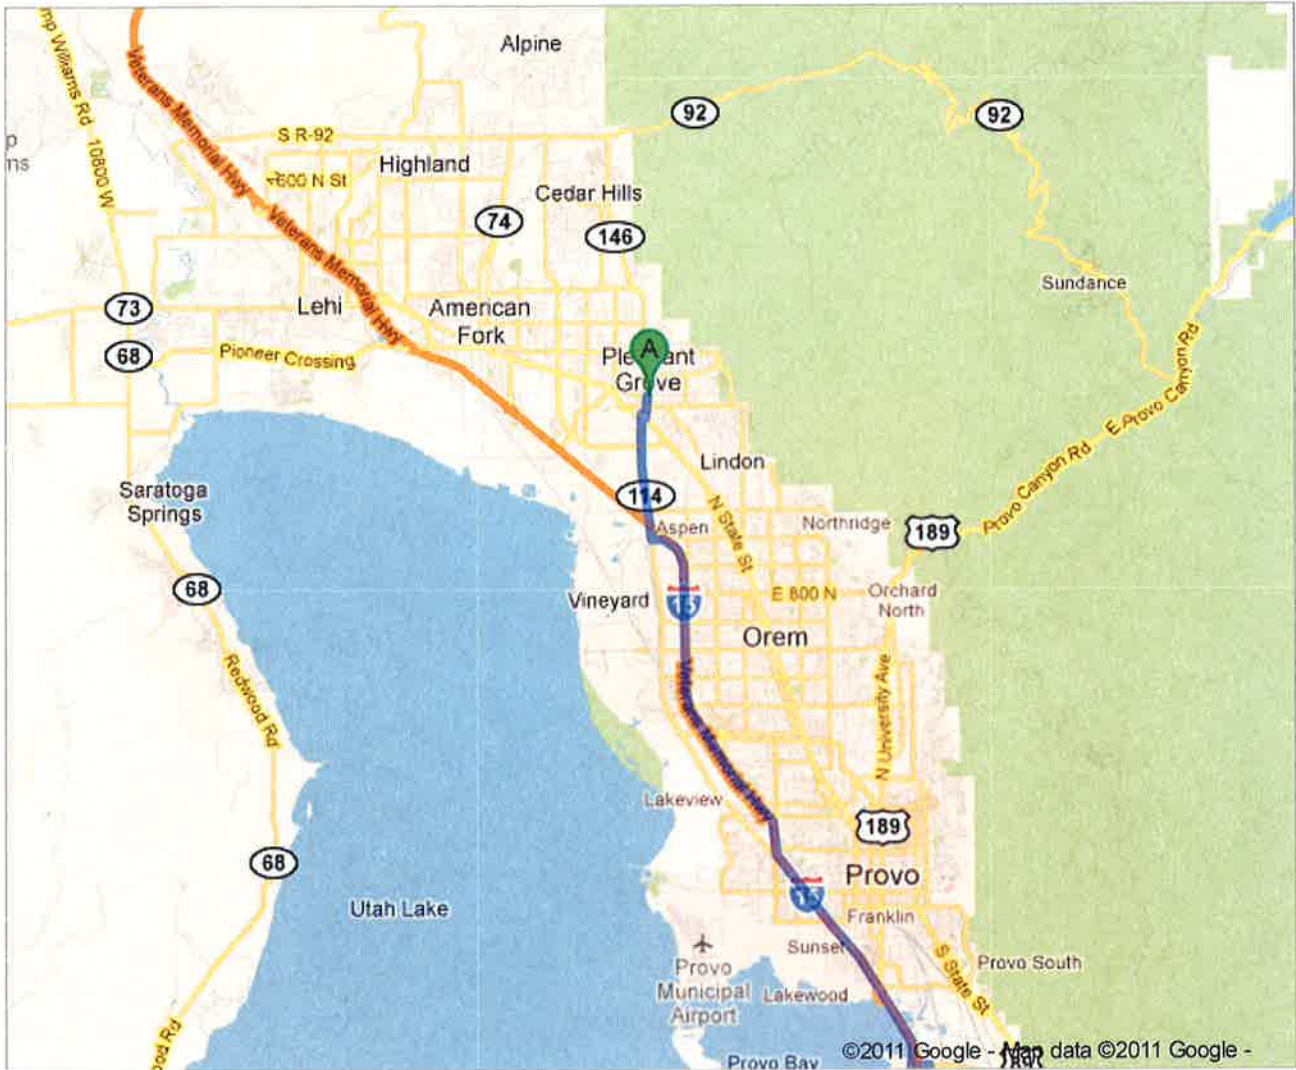

To see all the details that are visible on the screen, use the "Print" link next to the map.

Merit

- merge onto I-15 S 10.6 mi
- Take exit **261** for **UT-75** toward **Springville**
- Turn left onto **UT-75 E/E 1400 N** 0.3 mi
- Take the 1st right onto **N 1750 W St/N 1900 W** 0.5 mi
- Turn left onto **W/1000 N/E 2800 S**
- Continue to follow 1000 N/E 2800 S 0.3 mi
- Take the 2nd right onto **1500 W** 0.9 mi
- Turn left Turn right Destination will be on the left