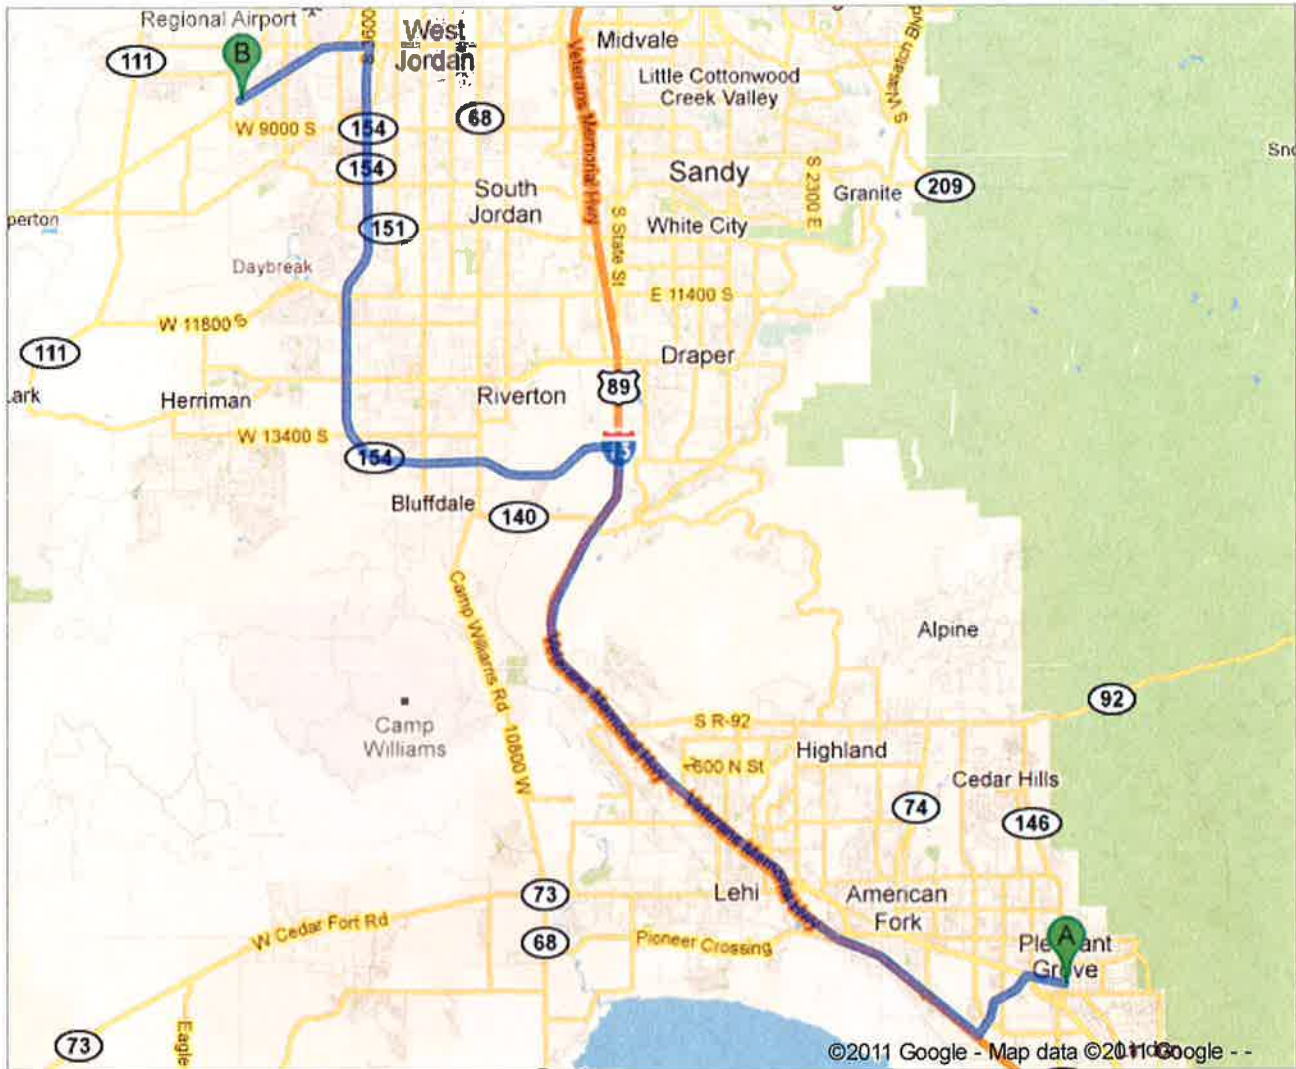

To see all the details that are visible on the screen, use the "Print" link next to the map.

## Copper Hills

merge onto I-15 N toward Salt Lake City 14.1 mi  
Take exit **289** toward **Bangerter Hwy** 0.4 mi  
Turn left onto **UT-154 N/Bangerter Hwy** 12.4 mi  
Turn left onto **UT-48 W/W 7800 S**  
Continue to follow UT-48 W  
Destination will be on the left